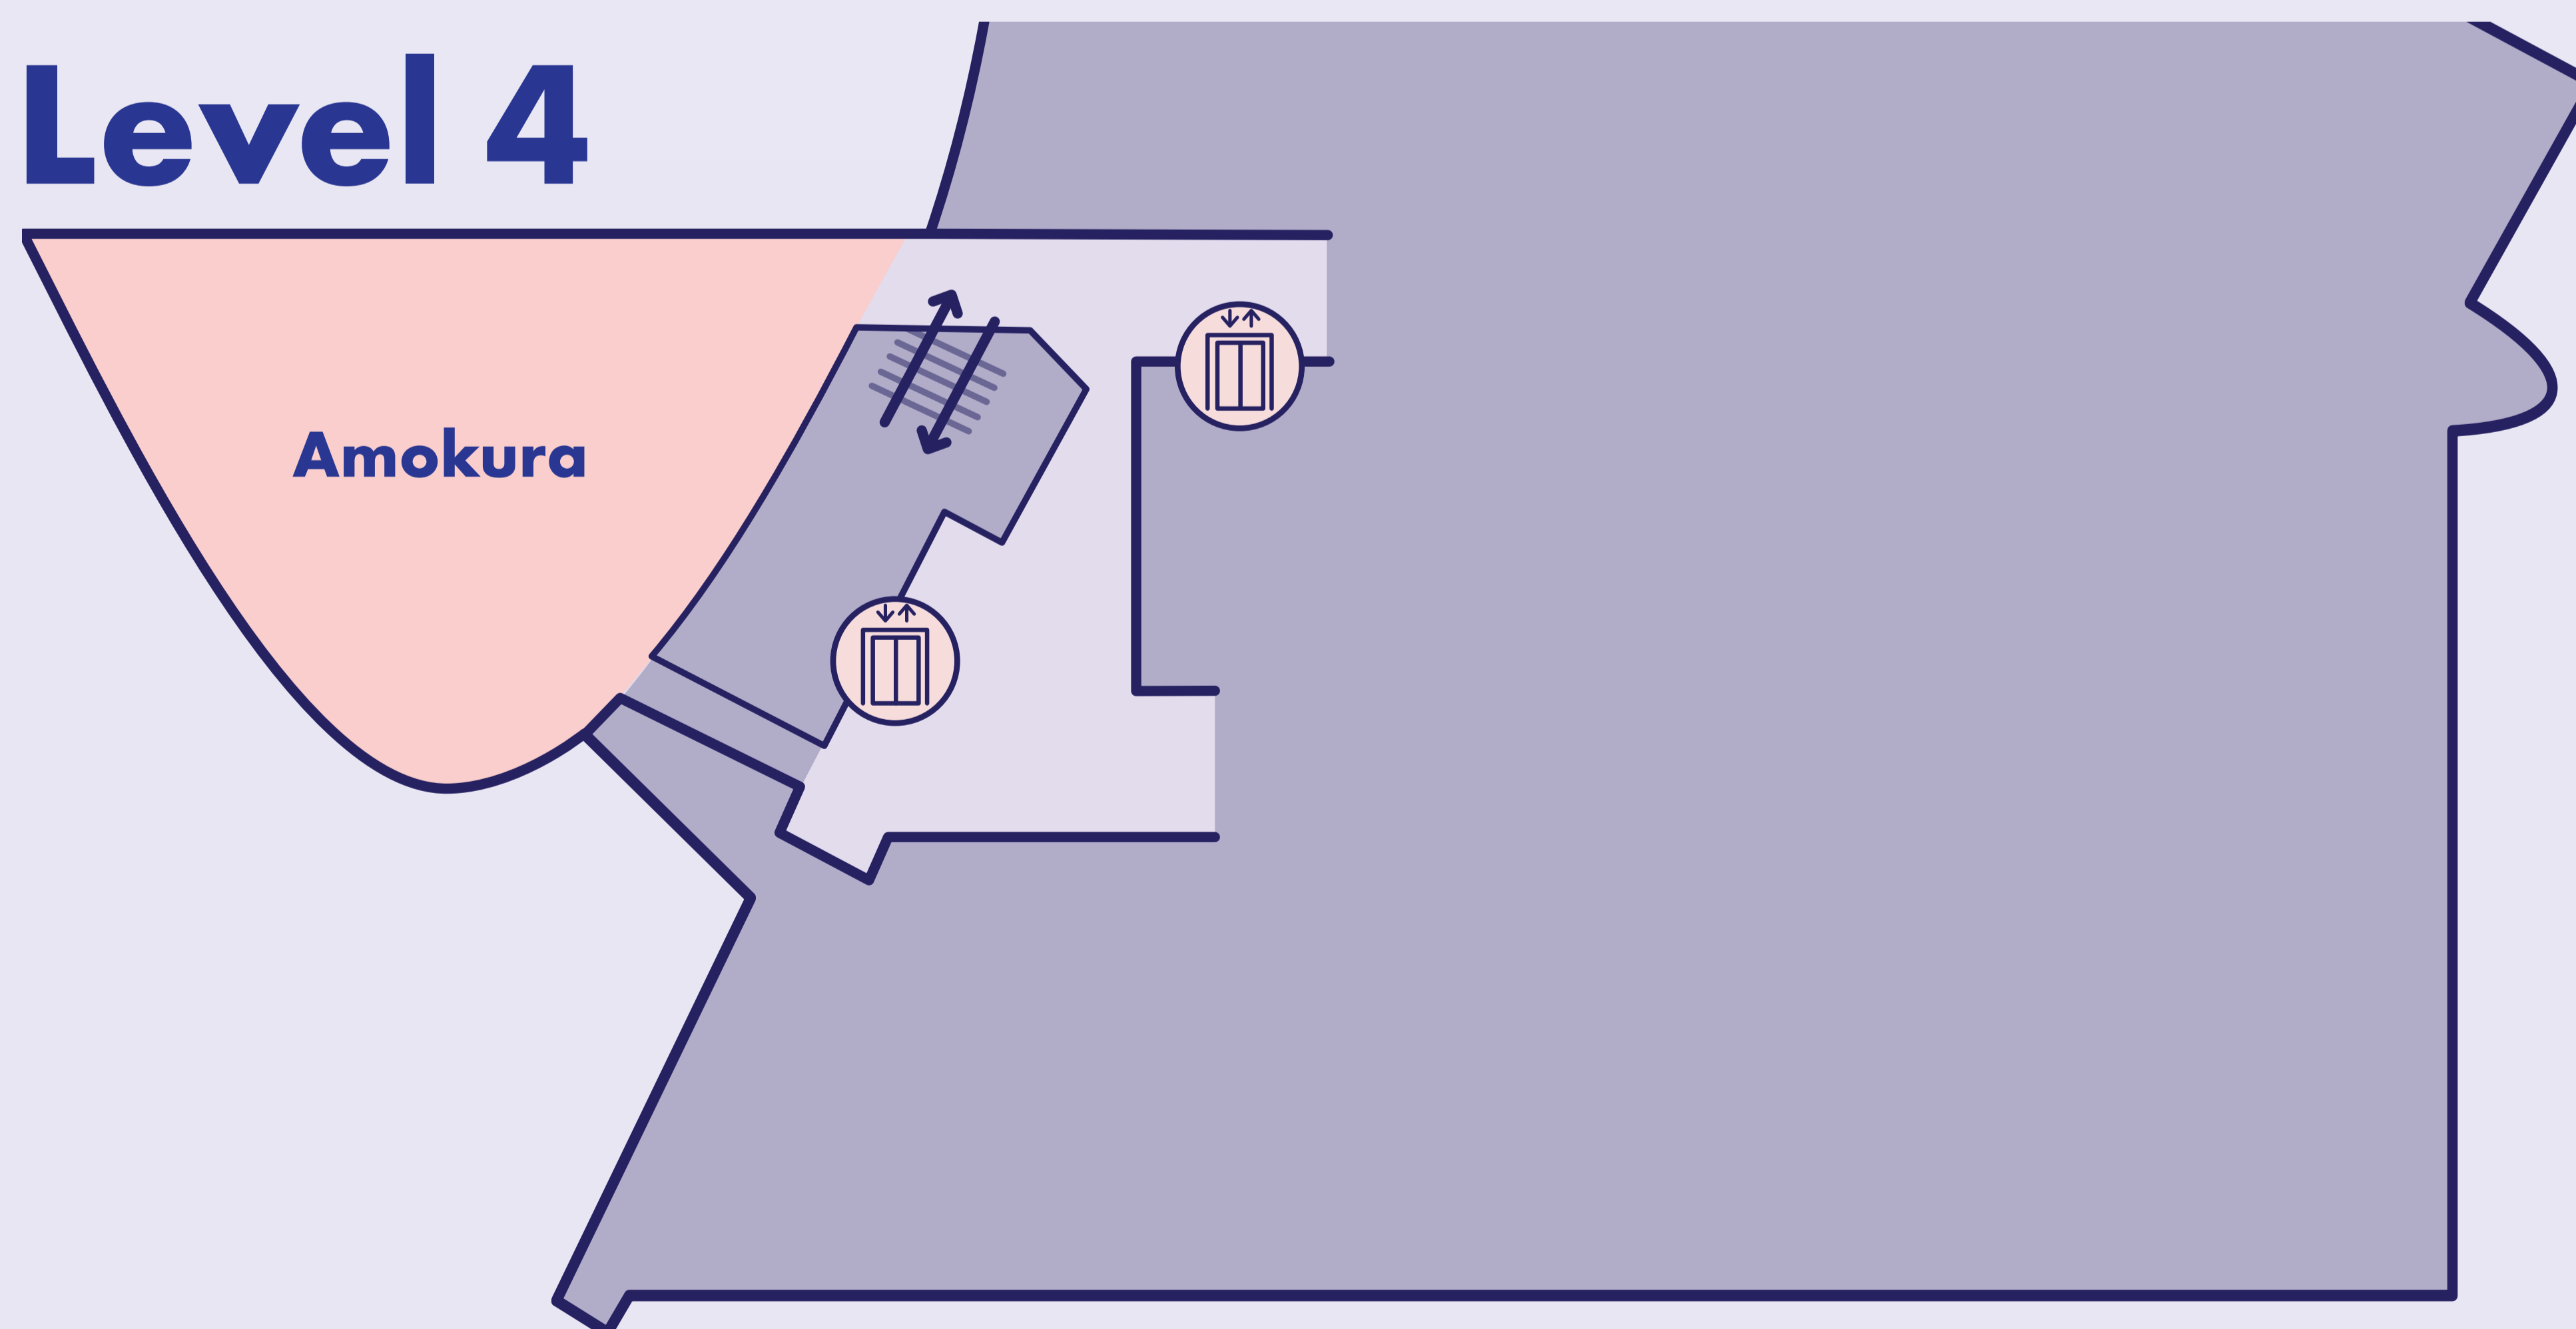

Level 2

Level 3

Level 4

Level 2

- Unreal Engine Creators Room (Soundings Theatre)
- Quiet Room (Blue Whale)

Level 3

- MYTONA Lounge
- Rangimarie 1
- Rangimarie 2
- Rangimarie 3
- Oceania

Level 4

- Amokura

Stairs

Elevator

Toilets

Afternoon & Morning Tea

Lunch

Free Headshot Photos

Quiet Room