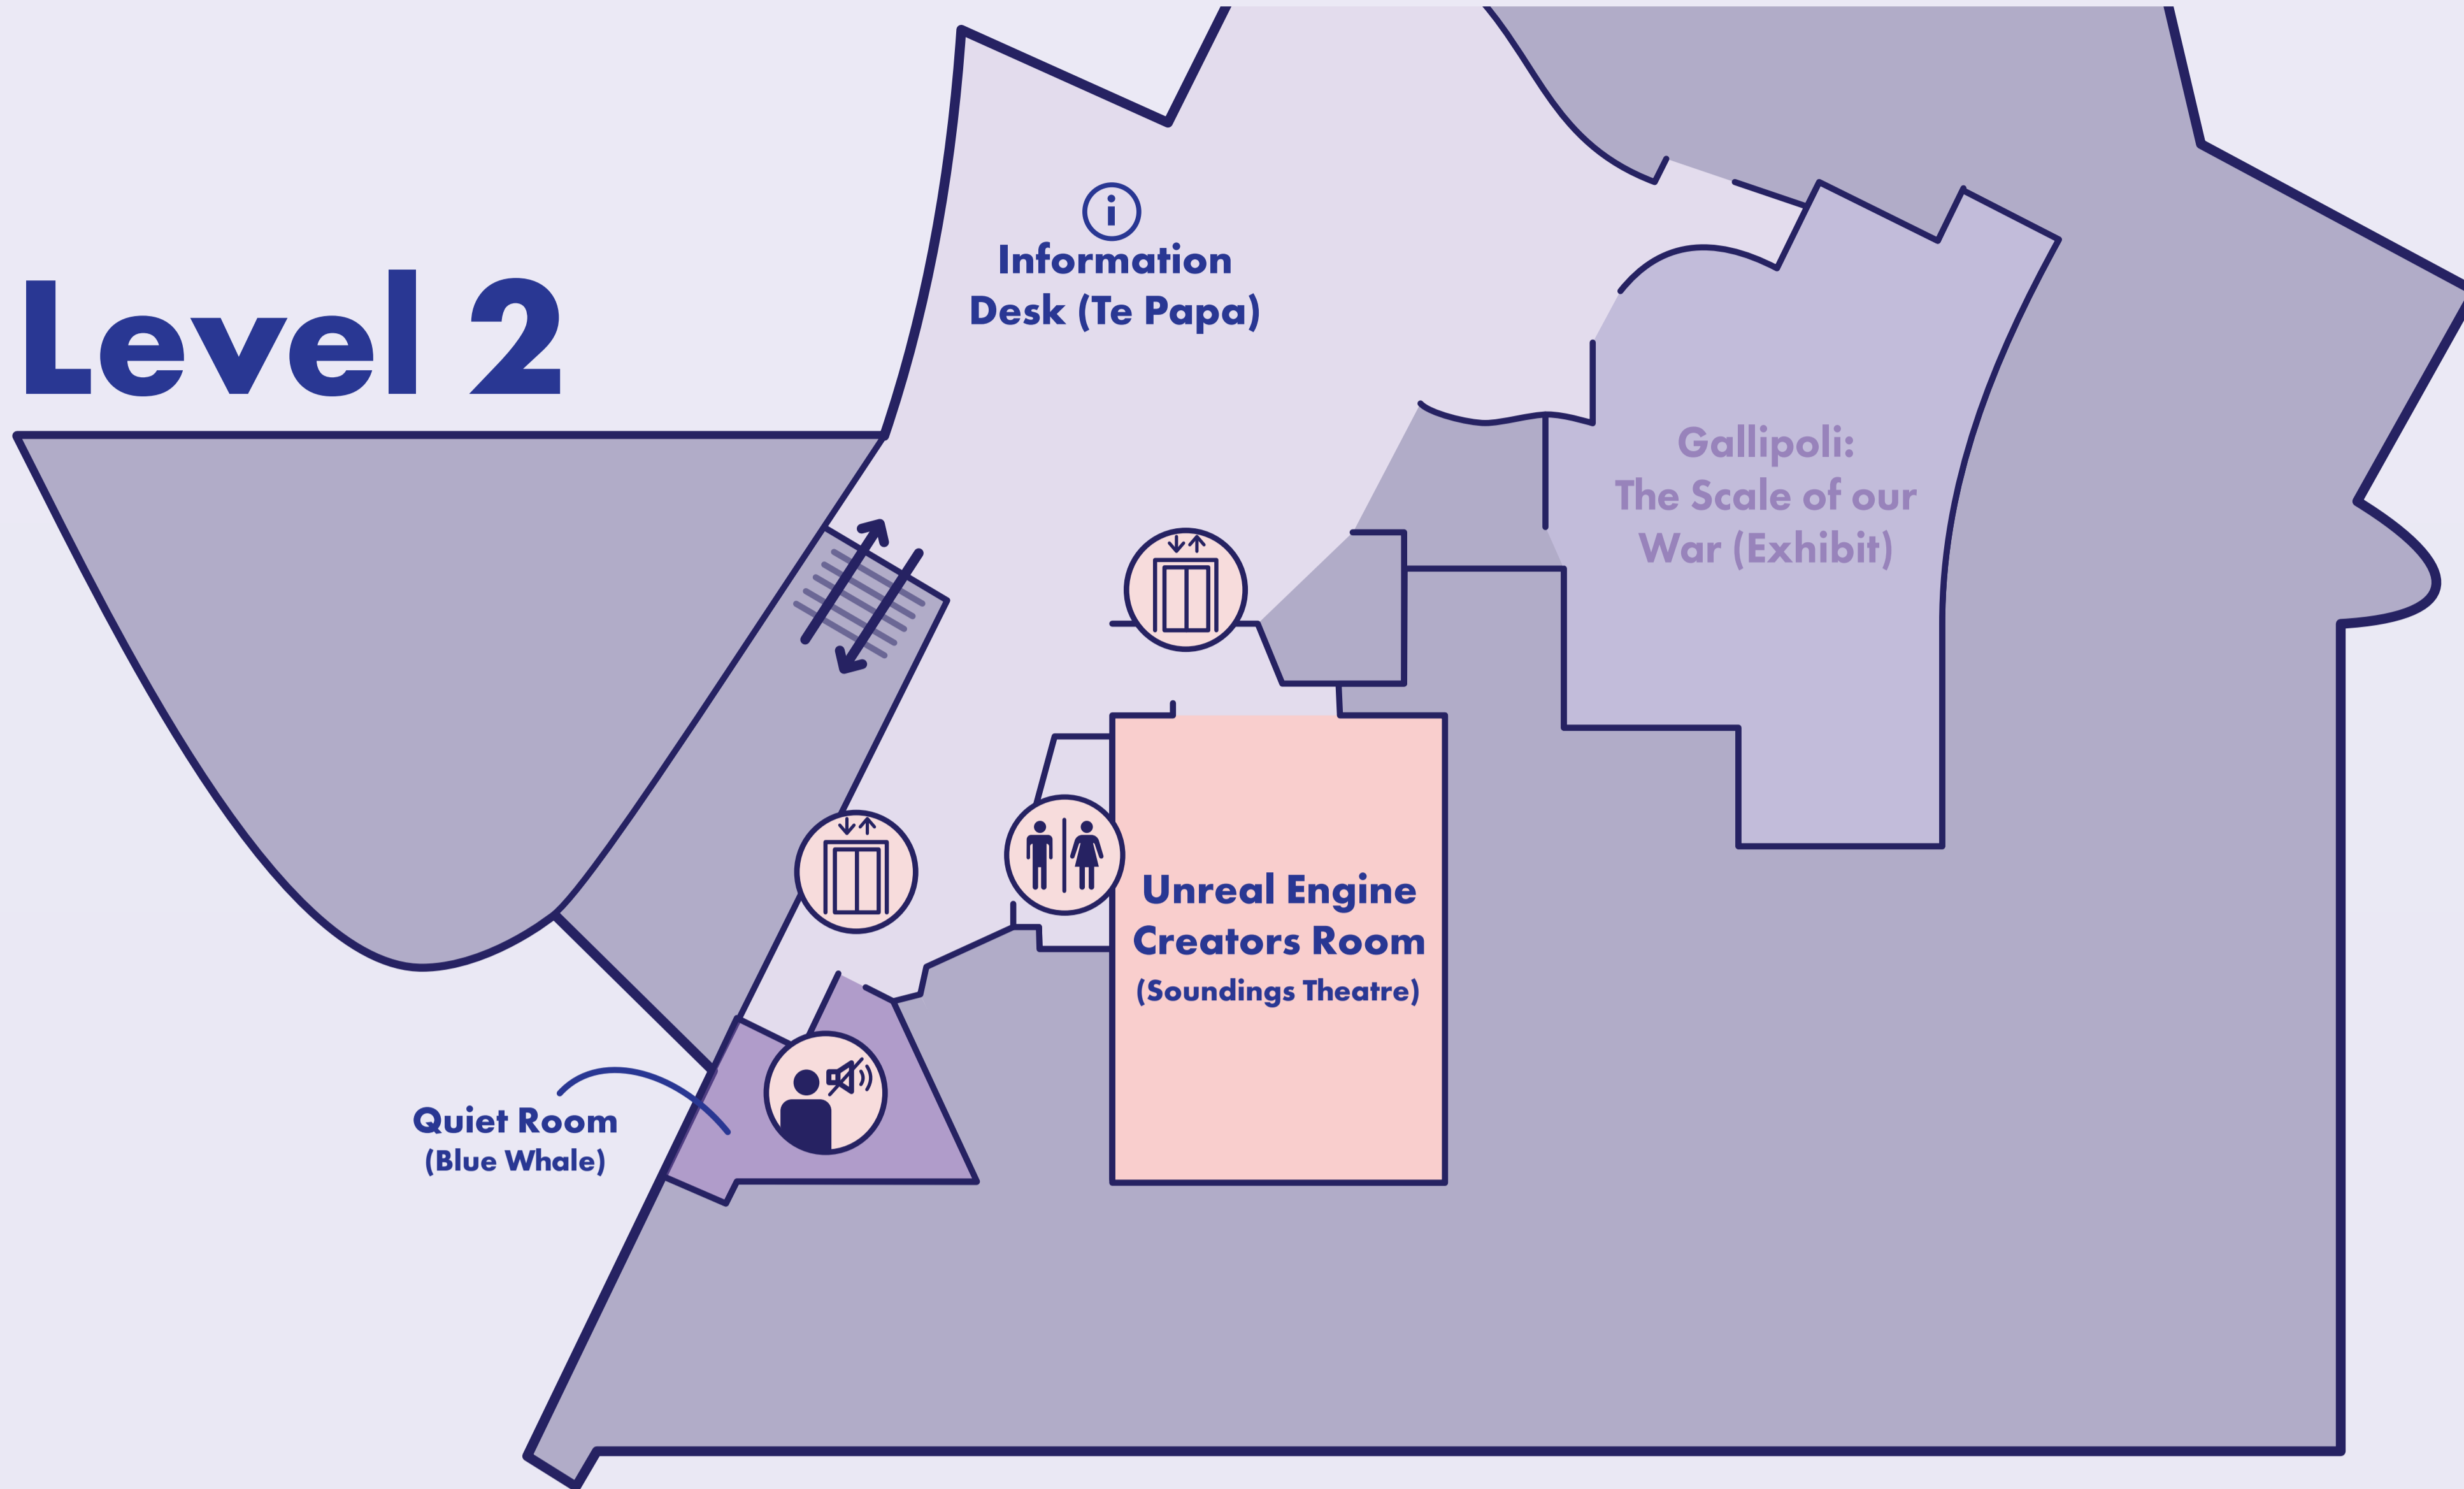

Level 2

Level 3

Level 4

Level 2

- Unreal Engine Creators Room (Soundings Theatre)
- Quiet Room (Blue Whale)

Level 3

- MYTONA Lounge
- Rangimarie 1
- Rangimarie 2
- Rangimarie 3
- Oceania

Level 4

- Amokura

Stairs

Elevator

Toilets

Afternoon & Morning Tea

Lunch

Free Headshot Photos

Quiet Room